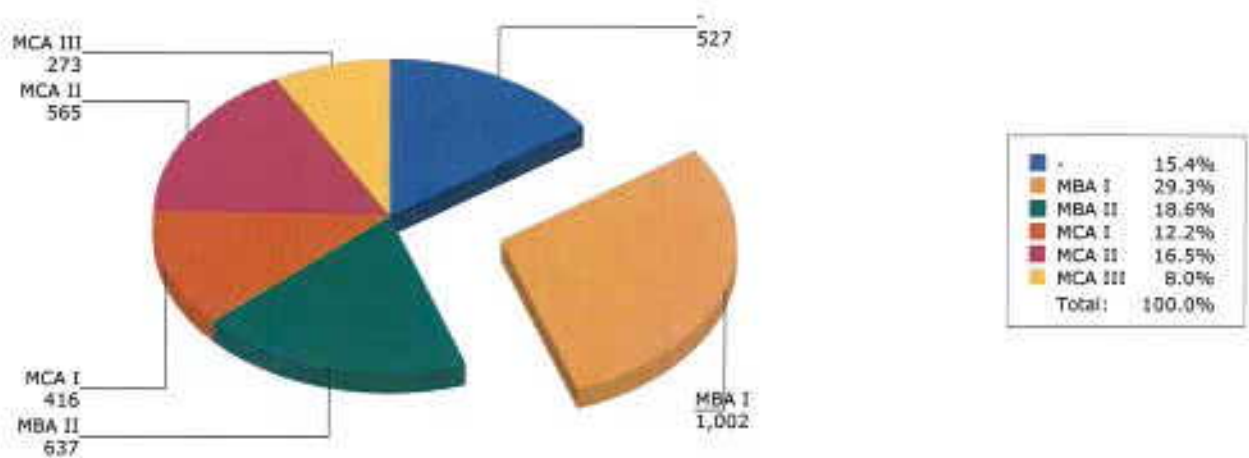

Zeal Institute of Business Administration, Computer Application and Research

Sr. No. 39, Narhe, Pune 411041

Reader Summary From Date 01/07/2019 To 30/06/2020

	-	MBA I	MBA II	MCA I	MCA II	MCA III	Total
14/03/2020	0	1	2	0	6	1	10
15/03/2020	0	0	0	1	0	0	1
16/03/2020	0	0	1	0	0	0	1
18/03/2020	0	0	1	0	0	0	1
20/03/2020	0	2	0	0	0	0	2
21/03/2020	2	0	0	0	0	0	2
24/03/2020	0	0	3	0	0	0	3
Total	527	1002	637	416	565	273	3420

No. of Days : **203**