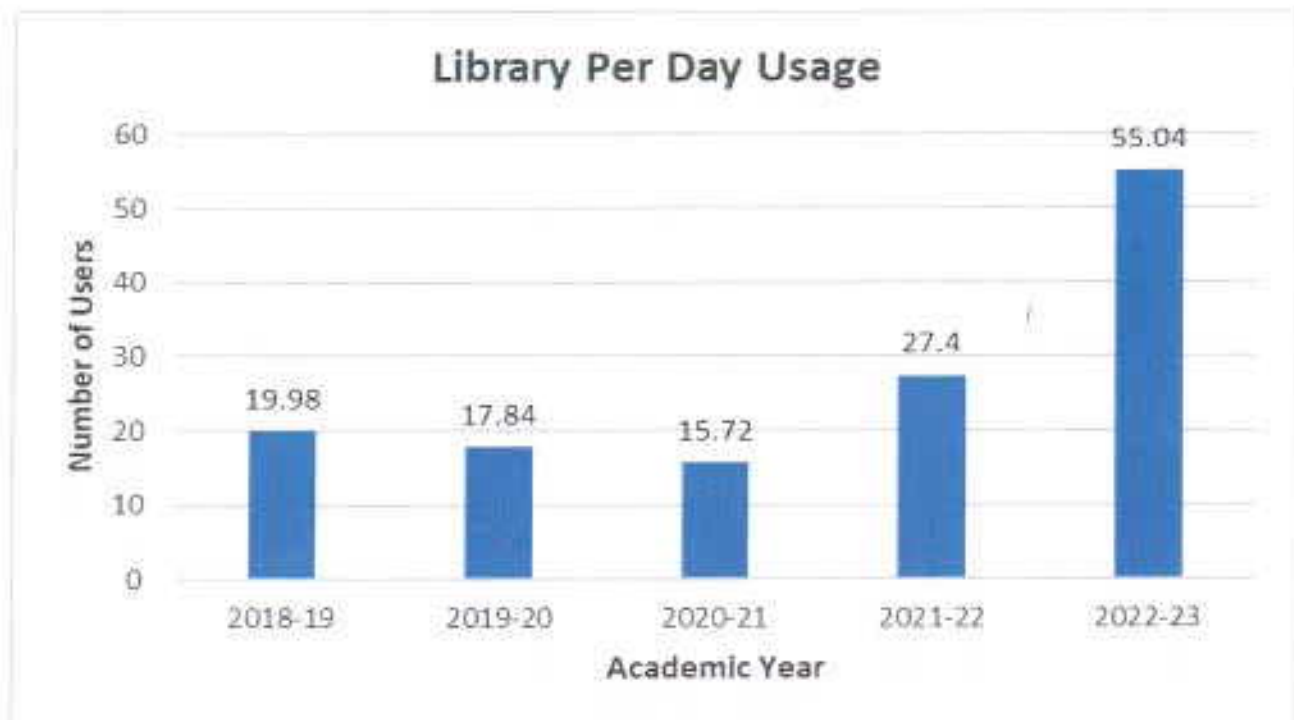

### Summary of Per Day Usage of Library By Teachers & Students

2018-19 to 2022-23

Sr No	Academic Year	Per Day Usage
1	2022-23	55.04
2	2021-22	27.4
3	2020-21	15.72
4	2019-20	17.84
5	2018-19	19.98

  
Librarian  
ZES, ZIBACAR