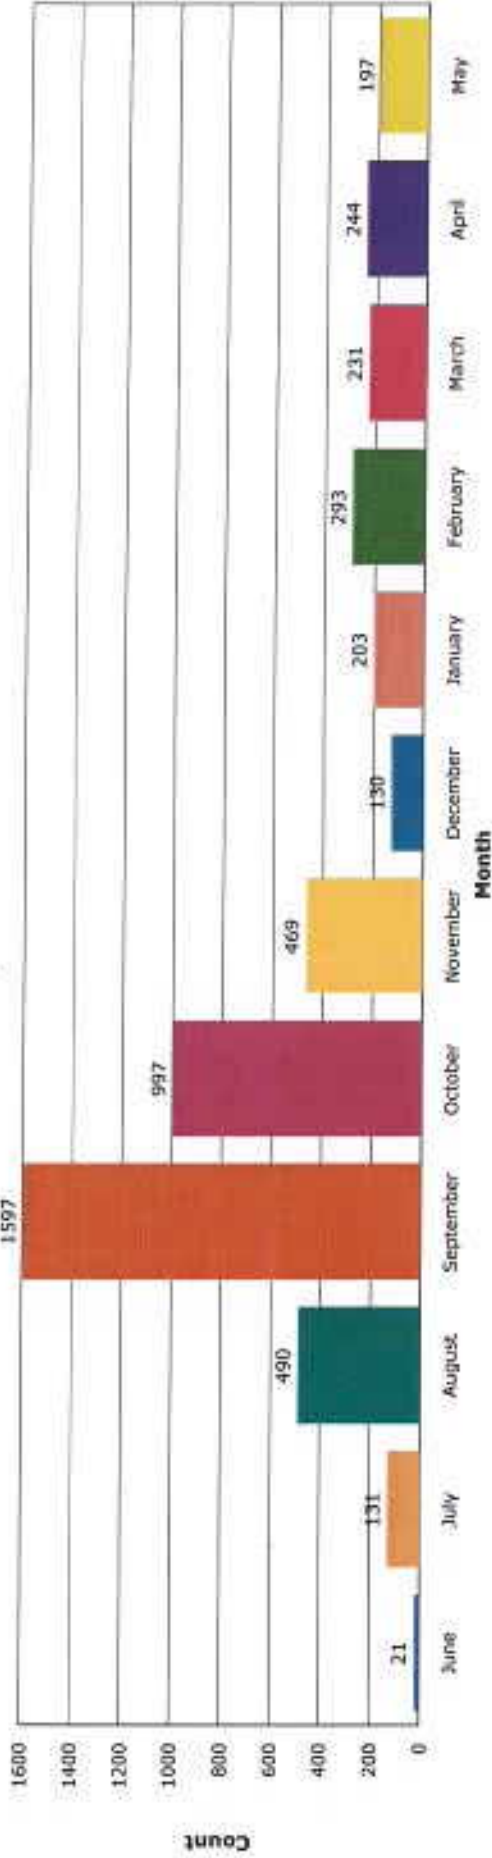

Sr. No. 39, Narhe, Pune 411041

Readers Monthly Summary From Date 01/07/2018 To 30/06/2019

Monthly Visit Count

02/2024

J-Gate Usage Report

J-Gate Detailed Usage Report			
Zeal Education Society s Zeal Institute of Business Administration, Computer Application and Research			
From	07/2018		
To	06/2019		
Group Name	Services	Count	Total Count
TOTAL HITS		1700	
Total Logins / Sessions	Successful IP / Login BASED	132	134
	Successful Profile User Login	2	
Searches	Basic Search Home page	209	1122
	Basic Search Results page	288	
	Advanced Search Home page	4	
	Advanced Search Results page	0	
	Author Finder Home page	6	
	Author Finder Results page	3	
	Browse A-Z Search Within	12	
	Change search settings	6	
	Lateral Author Search	1	
	Lateral Guide Search	0	
	Lateral Keyword Search	1	
	Lateral Publisher Search	0	
	Lateral Speaker Search	0	
	Lateral University Search	0	
	New Search	193	
	Refine Search	98	
View All	174		
View Fulltext	127		
Fulltext / Abstract Views	Abstract View	100	186