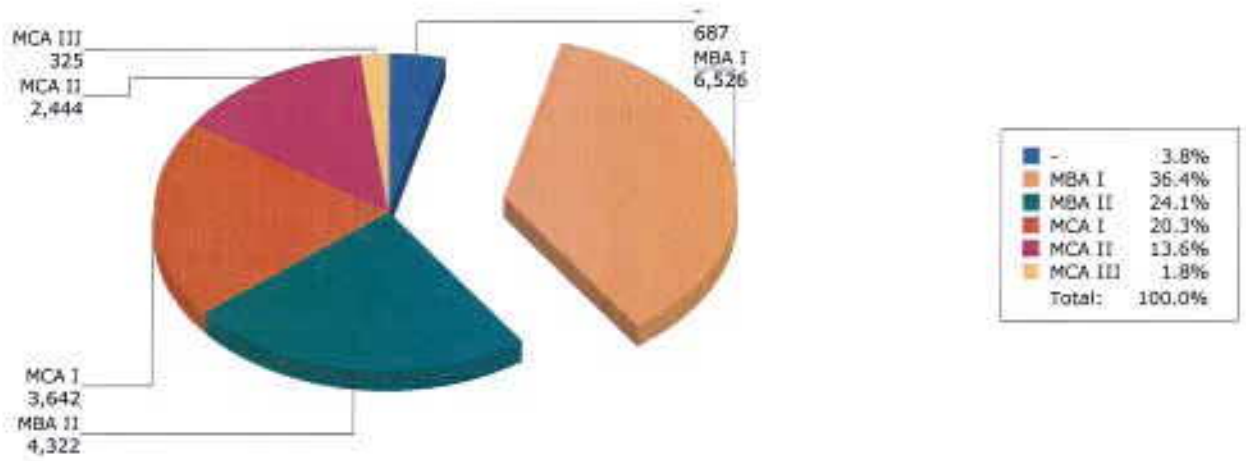

Zeal Institute of Business Administration, Computer Application and Research

Sr. No. 39, Narhe, Pune 411041

Reader Summary From Date 01/07/2022 To 30/06/2023

	-	MBA I	MBA II	MCA I	MCA II	MCA III	Total
06/06/2023	0	31	32	13	15	0	91
07/06/2023	0	33	29	29	29	0	120
08/06/2023	0	38	41	19	20	0	118
09/06/2023	0	51	31	18	13	0	113
13/06/2023	0	38	24	20	12	0	94
14/06/2023	0	40	44	26	28	0	138
15/06/2023	0	41	34	24	19	0	118
16/06/2023	1	25	30	21	22	0	99
17/06/2023	0	11	0	0	0	0	11
19/06/2023	0	39	32	23	15	0	109
20/06/2023	0	49	34	16	13	0	112
21/06/2023	-2	25	16	11	6	0	60
22/06/2023	0	16	24	14	8	0	62
23/06/2023	0	20	26	16	11	0	73
24/06/2023	0	10	0	0	0	0	10
26/06/2023	2	16	13	6	10	0	47
27/06/2023	0	9	8	6	3	0	26
28/06/2023	1	6	3	2	2	0	14
30/06/2023	0	0	1	0	0	0	1
Total	687	6526	4322	3642	2444	325	17946

Zeal Institute of Business Administration, Computer Application and Research

Sr. No. 39, Narhe, Pune 411041

Reader Summary From Date 01/07/2022 To 30/06/2023

No of Days : 298