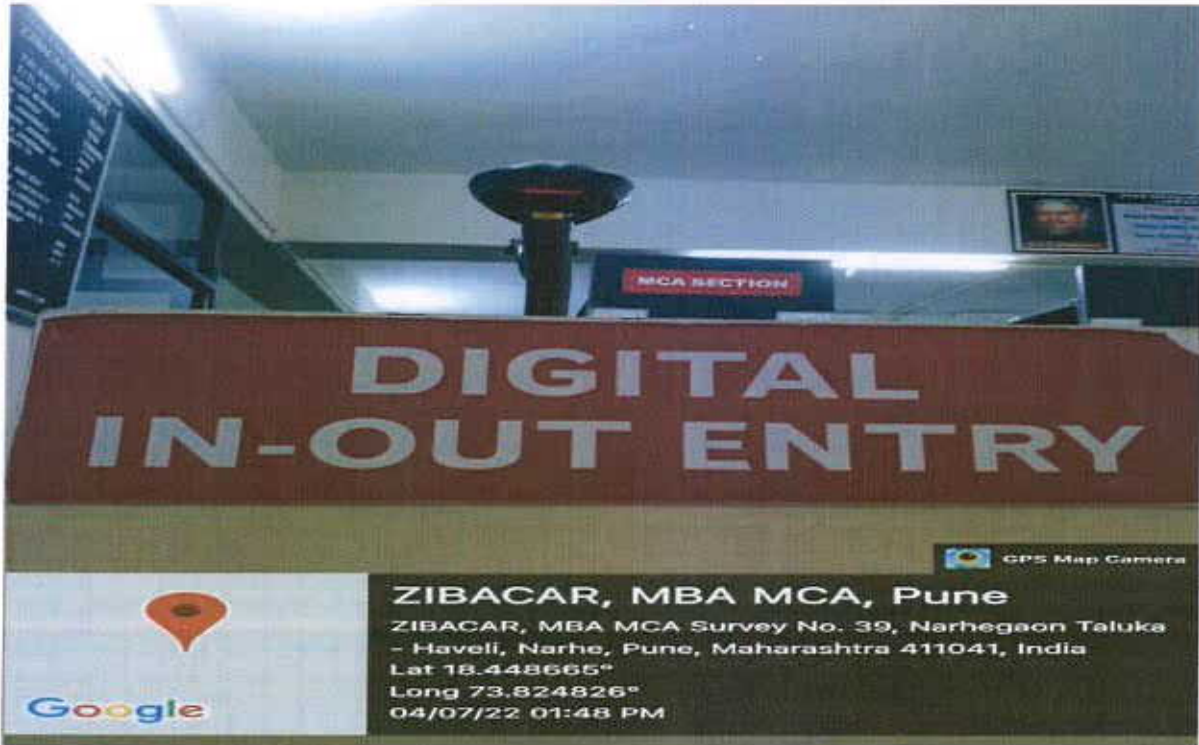

PUN CODE: IMMP013170

DTE CODE: MB6152

AISHE CODE: C-411828

Computer Lab

LCD Projector

ZEAL EDUCATION SOCIETY'S
**ZEAL INSTITUTE OF BUSINESS ADMINISTRATION,
COMPUTER APPLICATION & RESEARCH (ZIBACAR)**
NARHE | PUNE | INDIA

PUN CODE: IMMP013170

DTE CODE: MB6152

AISHE CODE: C-411828

Library Digital In-Out Entry

CCTV Camera

ZEAL EDUCATION SOCIETY'S

ZEAL INSTITUTE OF BUSINESS ADMINISTRATION, COMPUTER APPLICATION & RESEARCH (ZIBACAR)