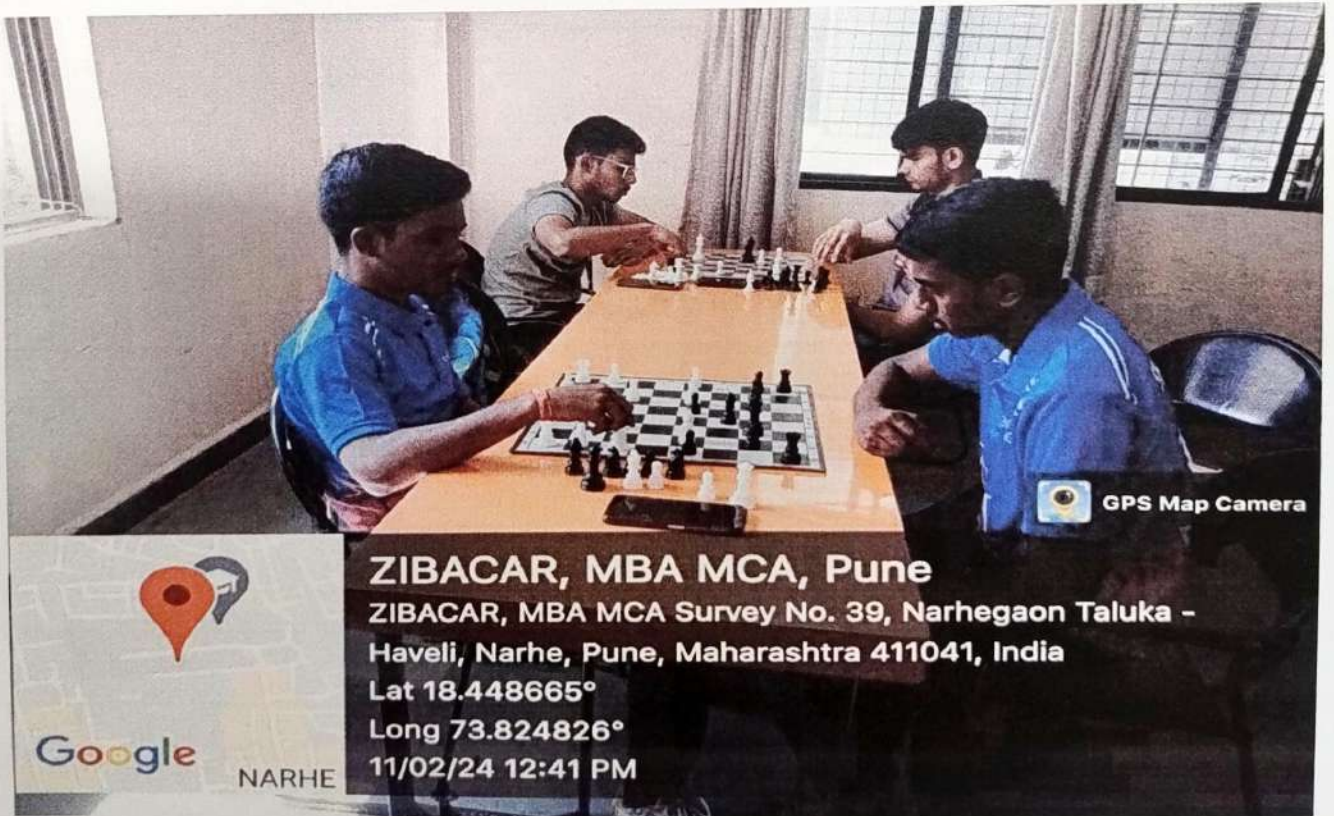

• Indoor Game: Chess