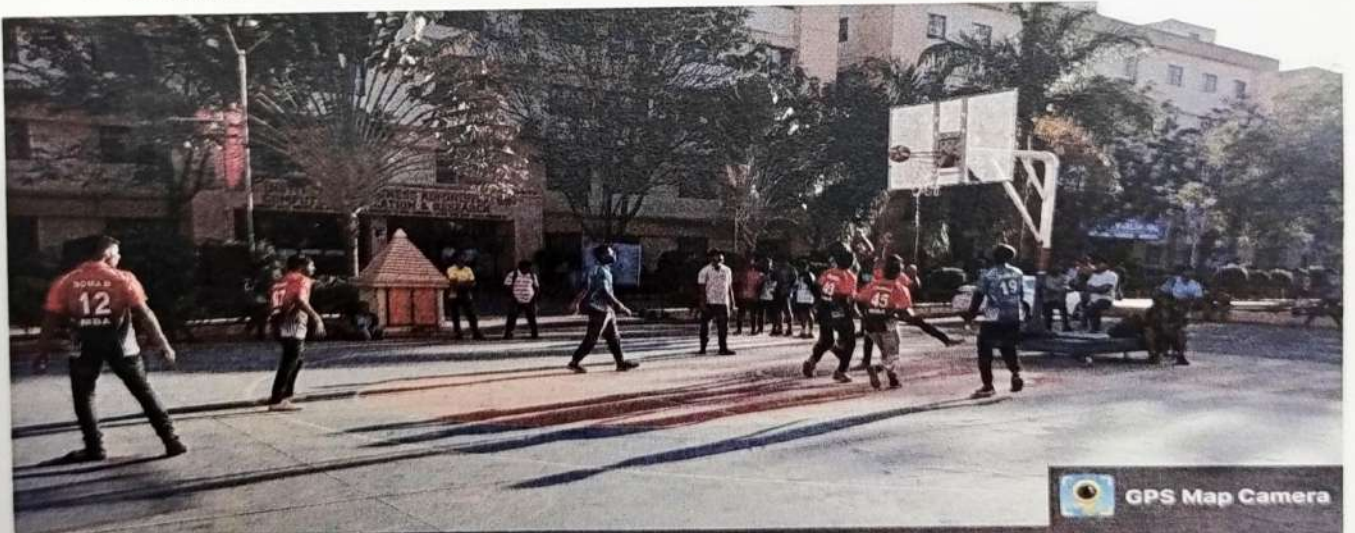

• Basketball

GPS Map Camera